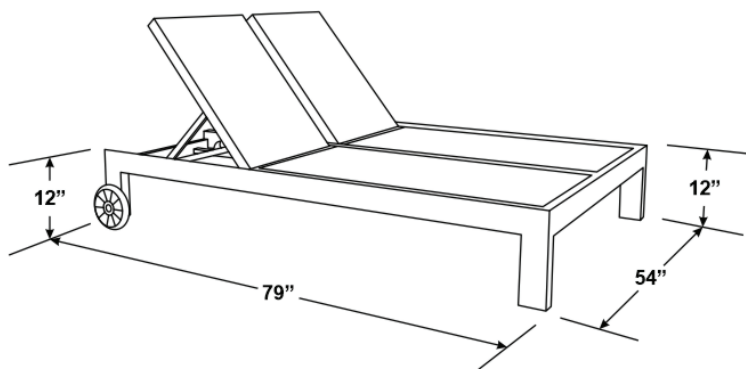

REDONDO SLING DOUBLE CHAISE

SKU 3801-99

SPECS

Width: 54"
Depth: 79"
Height: 12"
Weight: 60 lbs

- Fully welded, scratch-resistant powder-coated aluminum frame
- Premium Sling Seat in premium Phifertex sling
- Adjustable Non-Marring Feet
- Commercial Quality Construction
- 5 Positions including flat